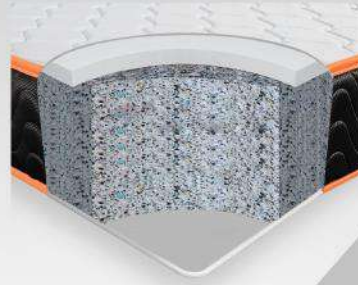

The pocket spring function independently in the appropriate tension. It proves to be an ideal for orthopedic support and capable to minimize the effect of motion disturbance.

The latex is features with natural elasticity that enables it to mould to sleeper body shape and recover its shape immediately when pressure is removed.

Mattress Ratings

Hardness	—————	★★★★★
Support	—————	★★★★★
Motion Isolation	—————	★★★★★
Air Ventilation	—————	★★★★★

Summary

A combination of coconut fibre hybrid foam mattress provide you a healthier sleep and wake up fully charged for the day ahead.

Restar[★]

SUNRISE

8" Rebond Mattress

Mattress Ratings

Hardness	★★★★
Support	★★★★
Motion Isolation	★★★★
Air Ventilation	★★★★

Summary

The mattress made with high quality rebond foam provides relaxation to your body and mind that ensure you get a restful night's sleep.

The mattress made with high quality rebond foam provides relaxation to your body and mind that ensure you get a restful night's sleep.

NEW SUPERINA

3' x 5" | 5' x 8"
Rebond Mattress

FIBRE STAR
A good dream. A good night...