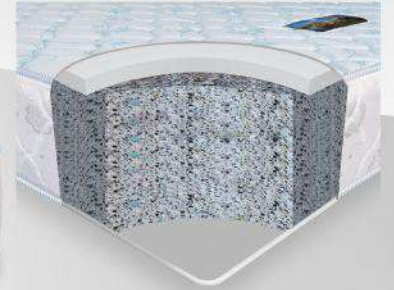

NEW SUNSHINE

3' x 5" | 5' x 8"
Rebond Mattress

FIBRE STAR
A good dream A good night...

Mattress Ratings

Hardness	—————	★★★★
Support	—————	★★★★
Motion Isolation	—————	★★★★
Air Ventilation	—————	★★★★

Summary

The mattress made with high quality rebond foam provides relaxation to your body and mind that ensure you get a restful night's sleep.

NEW SUPERINA

3' x 5" | 5' x 8"
Rebond Mattress

FIBRE STAR
A good dream. A good night...