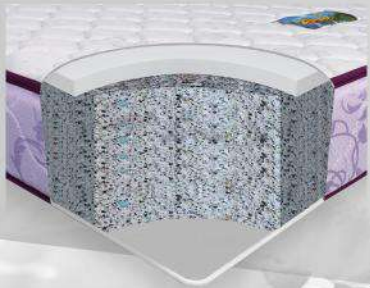

NEW SUNSHINE

3' x 5" | 5' x 8"
Rebond Mattress

FIBRE STAR
A good dream A good night...

Mattress Ratings

Hardness	—————	★★★★
Support	—————	★★★★
Motion Isolation	—————	★★★★
Air Ventilation	—————	★★★★

Summary

The mattress made with high quality rebond foam provides relaxation to your body and mind that ensure you get a restful night's sleep.

NEW SUPERINA

3' x 5" | 5' x 8"
Rebond Mattress

FIBRE STAR
A good dream. A good night...