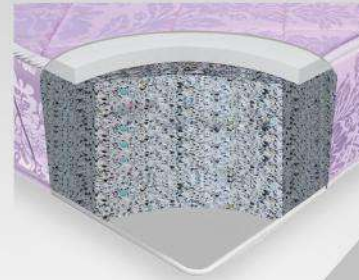

Benefits of Mattress

- Anti-Dust Mites
- Sanitized
- Environmental Friendly
- Good Support to Spinal
- Water Penetration
- Well Ventilated
- Turn - Free

DREAM LITE

9" High Quality
 Rebond Mattress With Pillow Top

Mattress Ratings

Hardness	_____	★★★★
Support	_____	★★★★
Motion Isolation	_____	★★★★
Air Ventilation	_____	★★★★

Summary

The mattress made with high quality rebond foam provides relaxation to your body and mind that ensure you get a restful night's sleep.

SUNSHINE

5"/6"/8"
 Rebond Mattress

Mattress Ratings

Hardness	_____	★★★★
Support	_____	★★★★
Motion Isolation	_____	★★★★
Air Ventilation	_____	★★★★

Summary

The mattress made with high quality rebond foam provides relaxation to your body and mind that ensure you get a restful night's sleep.

JUNGLE

4"/5"/6"/8"
 Rebond Mattress

Mattress Ratings

Hardness	_____	★★★★
Support	_____	★★★★
Motion Isolation	_____	★★★★
Air Ventilation	_____	★★★★

Summary

The mattress made with high quality rebond foam provides relaxation to your body and mind that ensure you get a restful night's sleep.