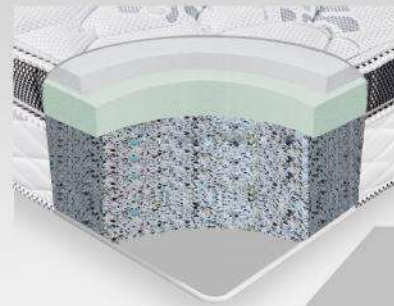

FIBRE STAR™

A good dream A good night...

Product Features

Why Choose Fibre Star Mattress

Coconut Fibre

Natural coconut fibre has moisture reducing and ventilation ability which gives the sleeper a calming sensation and complete relaxation; an ideal for human spinal and relieving pressure.

Pocket Spring

The pocket spring function independently in the appropriate tension. It proves to be an ideal for orthopedic support and capable to minimize the effect of motion disturbance.

Latex Foam

The latex is features with natural elasticity that enables it to mould to sleeper body shape and recover its shape immediately when pressure is removed.

HD Foam

The structural of HD foam used in the mattress allows it to conform to the contours of the individual sleeping on the mattress.

Bonnell Spring

The bonnell springs are hard spring which are connected each other with a helical wire that make them less receptive in pressure.

Benefits of Mattress

- Anti-Dust Mites
- Sanitized
- Environmental Friendly
- Good Support to Spinal
- Water Penetration
- Well Ventilated
- Turn - Free

DREAM LITE

9" High Quality
 Rebond Mattress With Pillow Top