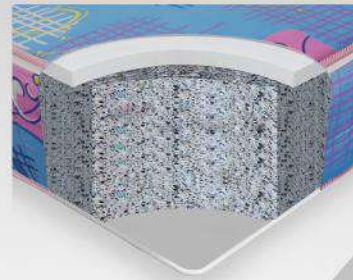

SUNSHINE

5"/6"/8"
 Rebond Mattress

Mattress Ratings

Hardness	_____	★★★★
Support	_____	★★★★
Motion Isolation	_____	★★★★
Air Ventilation	_____	★★★★

Summary

The mattress made with high quality rebond foam provides relaxation to your body and mind that ensure you get a restful night's sleep.

JUNGLE

4"/5"/6"/8"
 Rebond Mattress

Mattress Ratings

Hardness	_____	★★★★
Support	_____	★★★★
Motion Isolation	_____	★★★★
Air Ventilation	_____	★★★★

Summary

The mattress made with high quality rebond foam provides relaxation to your body and mind that ensure you get a restful night's sleep.