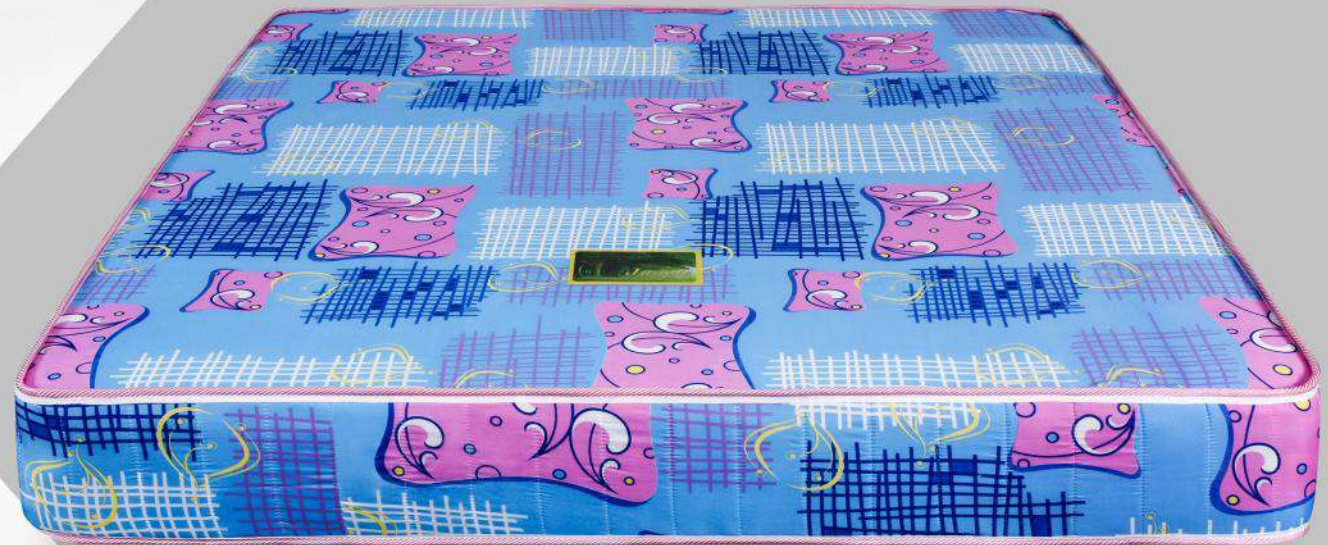

FIBRE STAR™

A good dream A good night...

Product Features

Why Choose Fibre Star Mattress

Coconut Fibre

Natural coconut fibre has moisture reducing and ventilation ability which gives the sleeper a calming sensation and complete relaxation; an ideal for human spinal and relieving pressure.

SUNSHINE

5"/6"/8"
 Rebond Mattress

Mattress Ratings

Hardness	_____	★★★★
Support	_____	★★★★
Motion Isolation	_____	★★★★
Air Ventilation	_____	★★★★

Summary

The mattress made with high quality rebond foam provides relaxation to your body and mind that ensure you get a restful night's sleep.

JUNGLE

4"/5"/6"/8"
 Rebond Mattress

Mattress Ratings

Hardness	_____	★★★★
Support	_____	★★★★
Motion Isolation	_____	★★★★
Air Ventilation	_____	★★★★

Summary

The mattress made with high quality rebond foam provides relaxation to your body and mind that ensure you get a restful night's sleep.